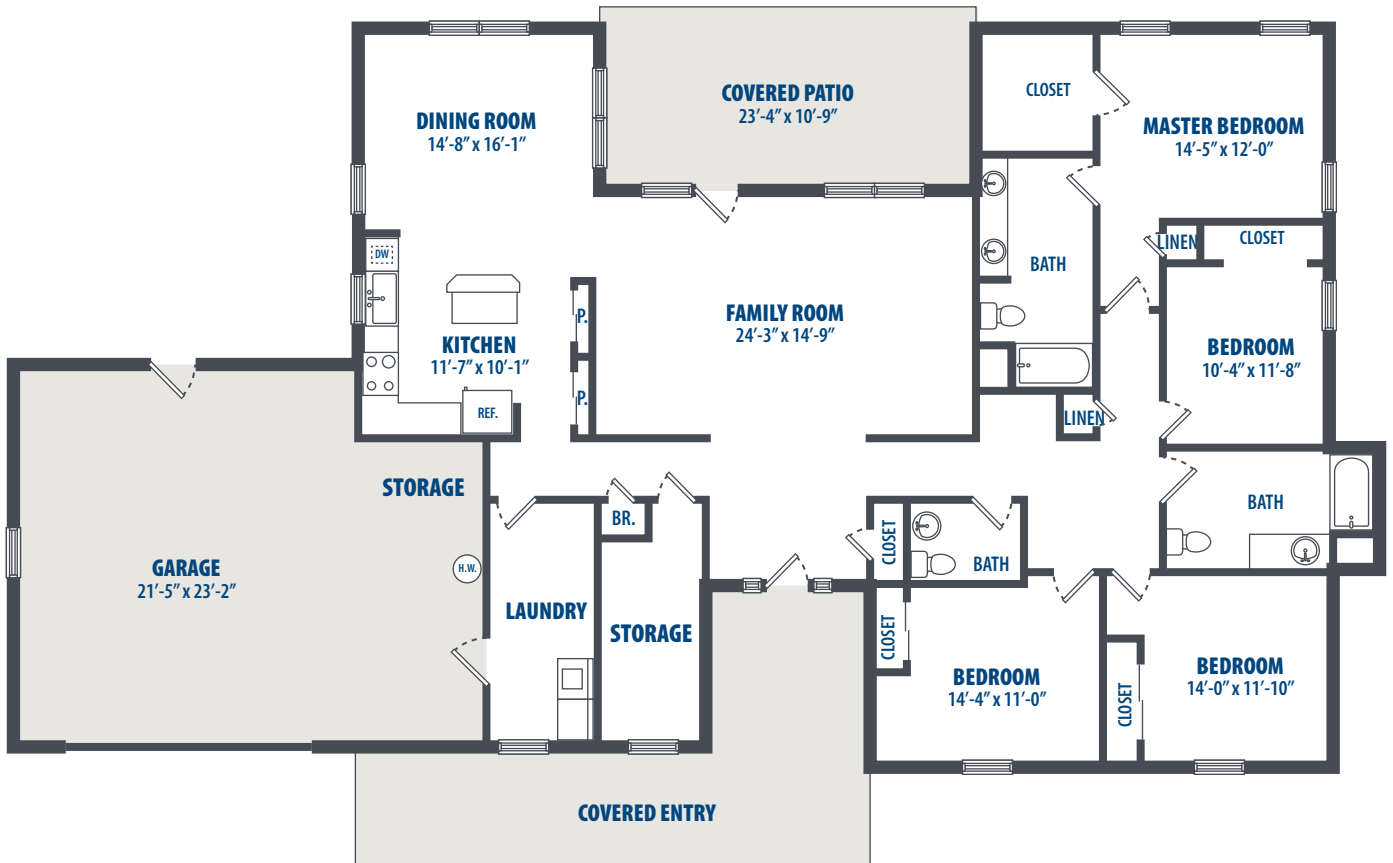

GOLDFINCH - 4 BEDROOM

4 Bedroom | 2.5 Bath | 2478 Sq. Ft.*

8660 Angell Street | Washington, DC 20032 | Phone: 202-987-6000

**All square footage is approximate.*