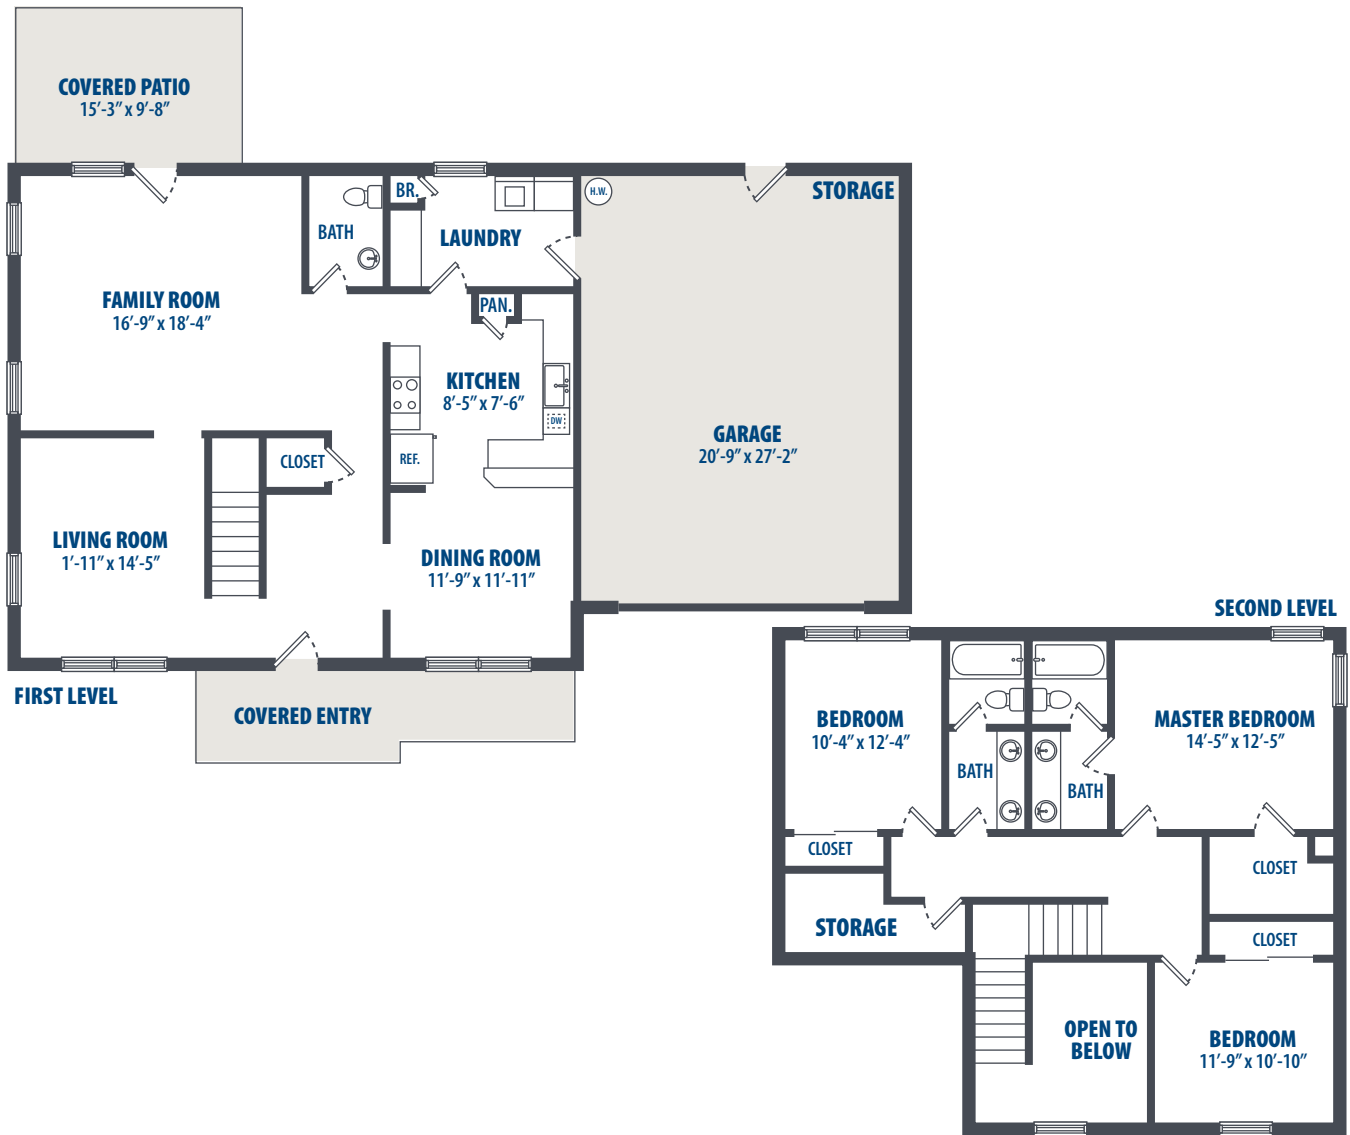

CARDINAL - 3 BEDROOM

3 Bedroom | 2.5 Bath | 2207 Sq. Ft.*

8660 Angell Street | Washington, DC 20032 | Phone: 202-987-6000

**All square footage is approximate.*