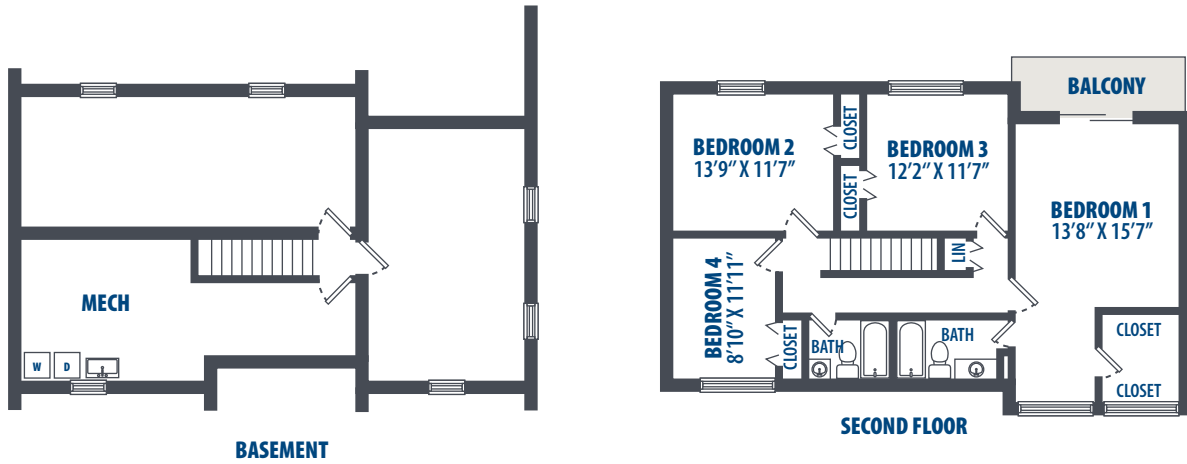

**WESTOVER CONTEMPORARY -
 4 BEDROOM**

4 Bedroom | 2.5 Bath | 2194 Sq. Ft.*

8660 Angell Street | Washington, DC 20032 | Phone: 202-987-6000

**All square footage is approximate.*