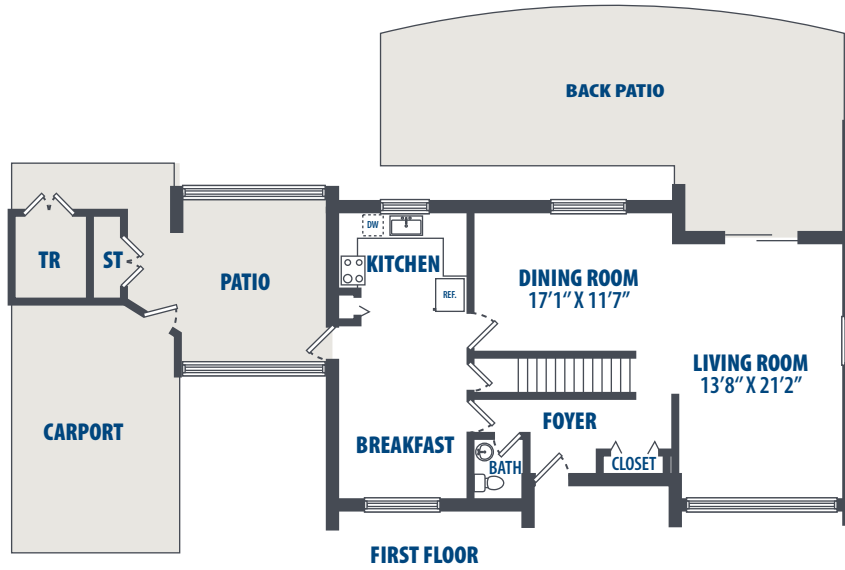

**WESTOVER CONTEMPORARY -
 4 BEDROOM**

4 Bedroom | 2.5 Bath | 2194 Sq. Ft.*

8660 Angell Street | Washington, DC 20032 | Phone: 202-987-6000

**All square footage is approximate.*