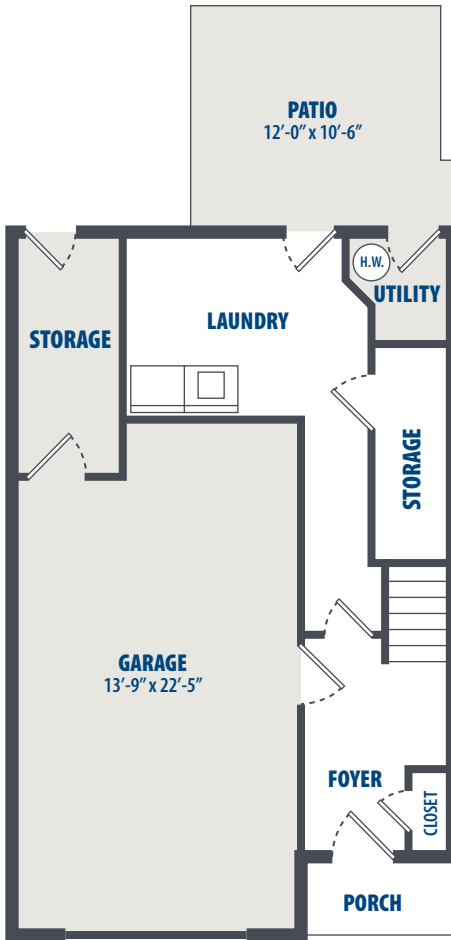

## SPiRiT - 3 BEDROOM

3 Bedroom | 2.5 Bath | 1390 Sq. Ft.\*

FIRST LEVEL

SECOND LEVEL

THIRD LEVEL

8660 Angell Street | Washington, DC 20032 | Phone: 202-987-6000

*\*All square footage is approximate.*