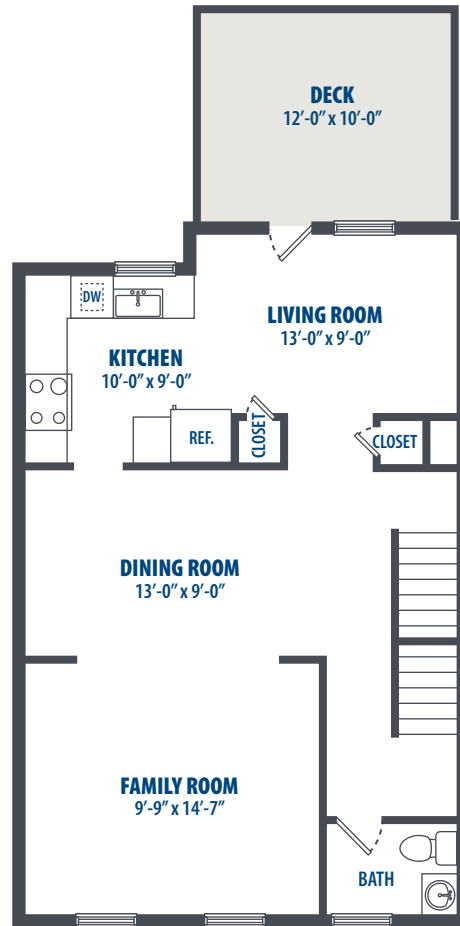

## SPiRiT - 3 BEDROOM

3 Bedroom | 2.5 Bath | 1390 Sq. Ft.\*

FIRST LEVEL

SECOND LEVEL

THIRD LEVEL

8660 Angell Street | Washington, DC 20032 | Phone: 202-987-6000

*\*All square footage is approximate.*