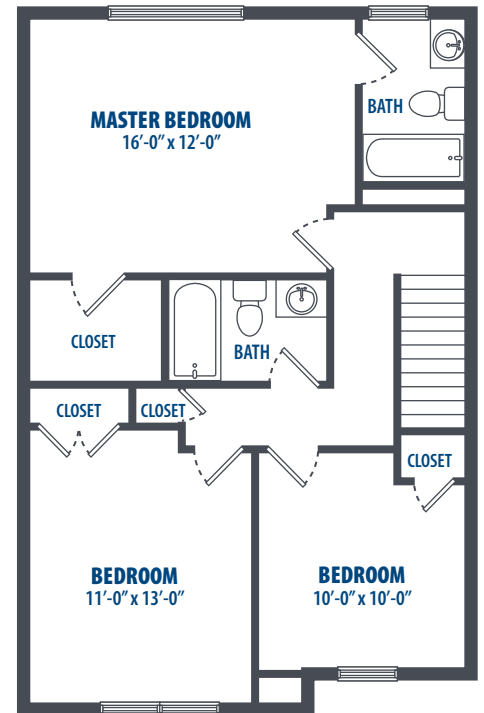

## SPiRiT - 3 BEDROOM

3 Bedroom | 2.5 Bath | 1390 Sq. Ft.\*

FIRST LEVEL

SECOND LEVEL

THIRD LEVEL

8660 Angell Street | Washington, DC 20032 | Phone: 202-987-6000

*\*All square footage is approximate.*