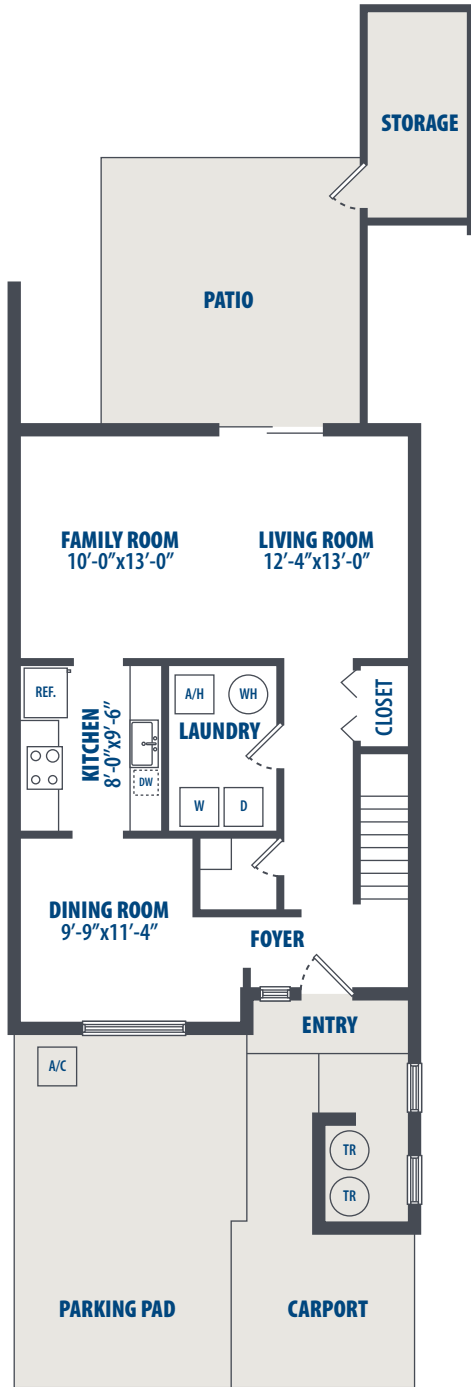

DOOLITTLE PARK - SPARROW

3 Bedroom | 2.5 Bath | 1560 Sq. Ft.*

FIRST LEVEL

SECOND LEVEL

8660 Angell Street | Washington, DC 20032 | Phone: 202-987-6000

**All square footage is approximate.*