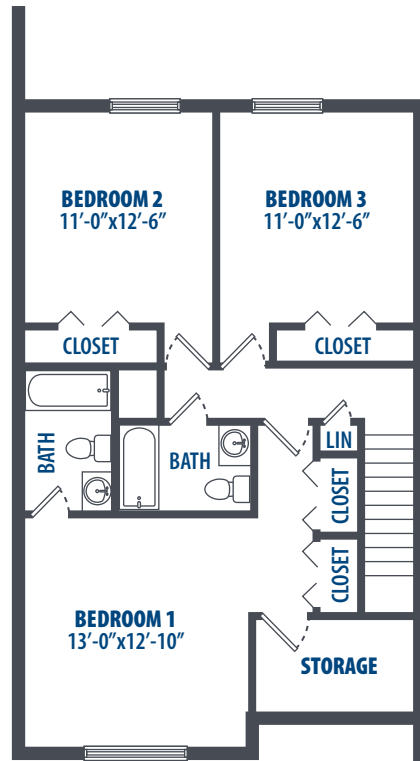

DOOLITTLE PARK - SPARROW

3 Bedroom | 2.5 Bath | 1560 Sq. Ft.*

FIRST LEVEL

SECOND LEVEL

8660 Angell Street | Washington, DC 20032 | Phone: 202-987-6000

**All square footage is approximate.*