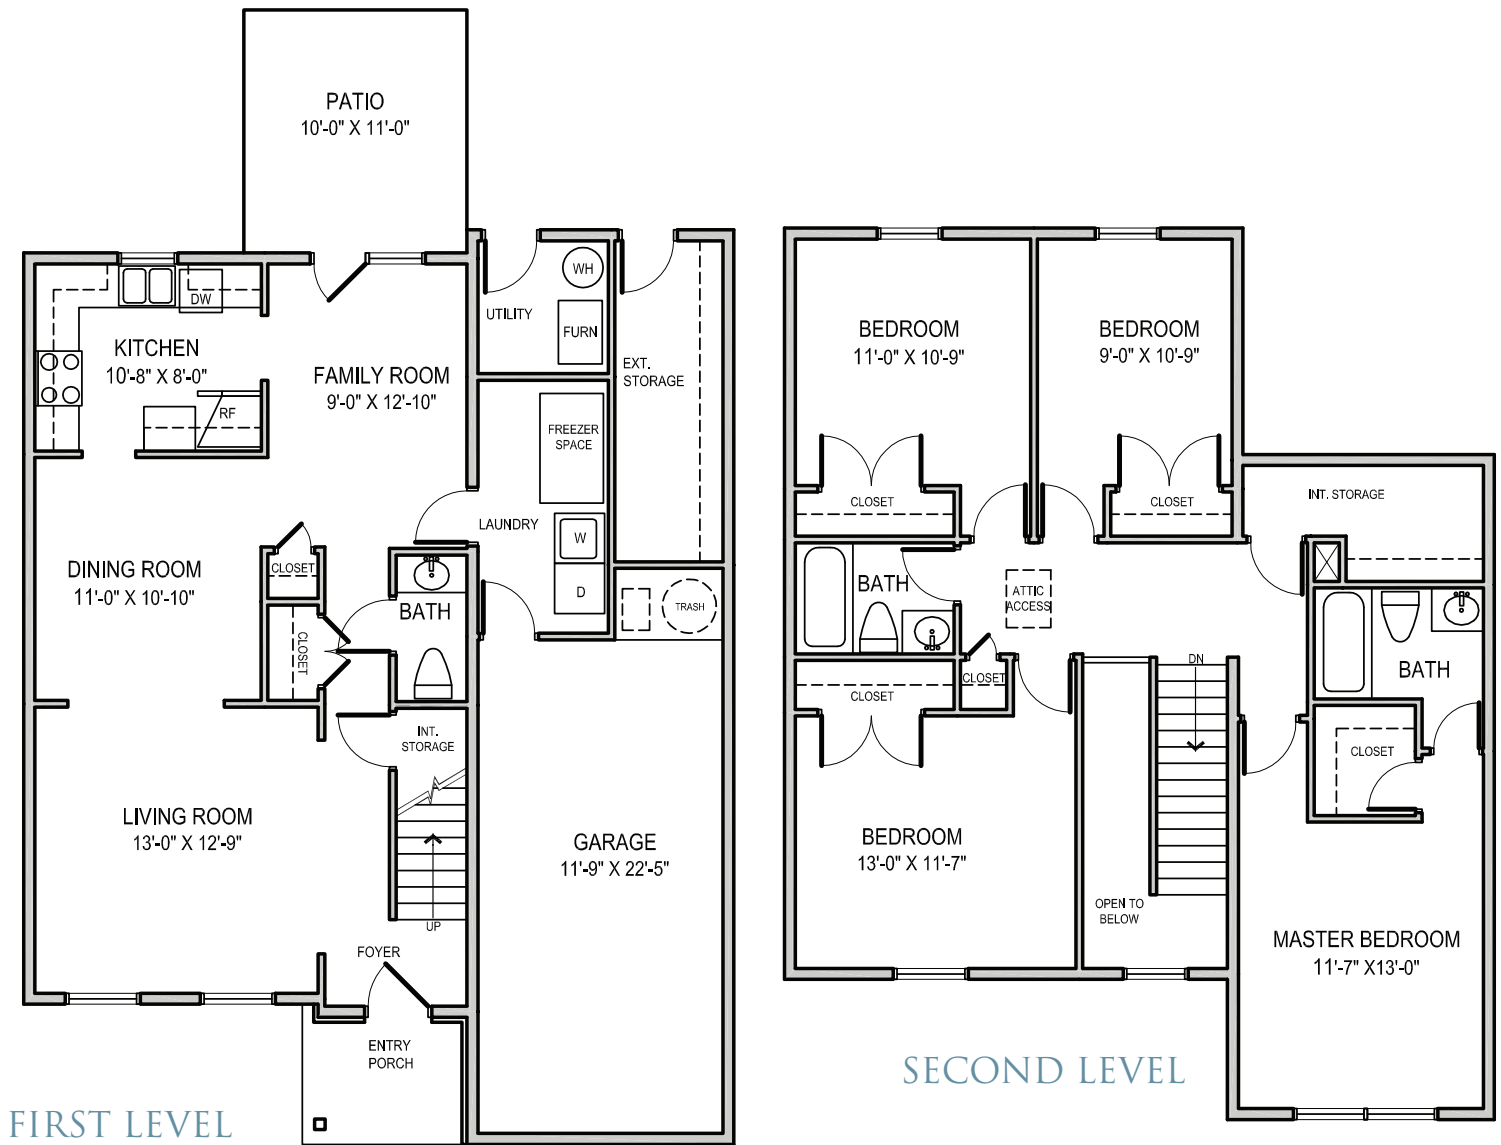

BOLLING

FAMILY HOUSING

A Hunt Military Community™

EAGLE - HOOE TERRACE/ RICKENBACKER VILLAGE

4 BEDROOM/ 2.5 BATH 1,435 SQ. FT.

* ALL SQUARE FOOTAGE IS APPROXIMATE
FLOOR PLANS ARE A SAMPLE OF AVAILABLE FLOOR PLANS