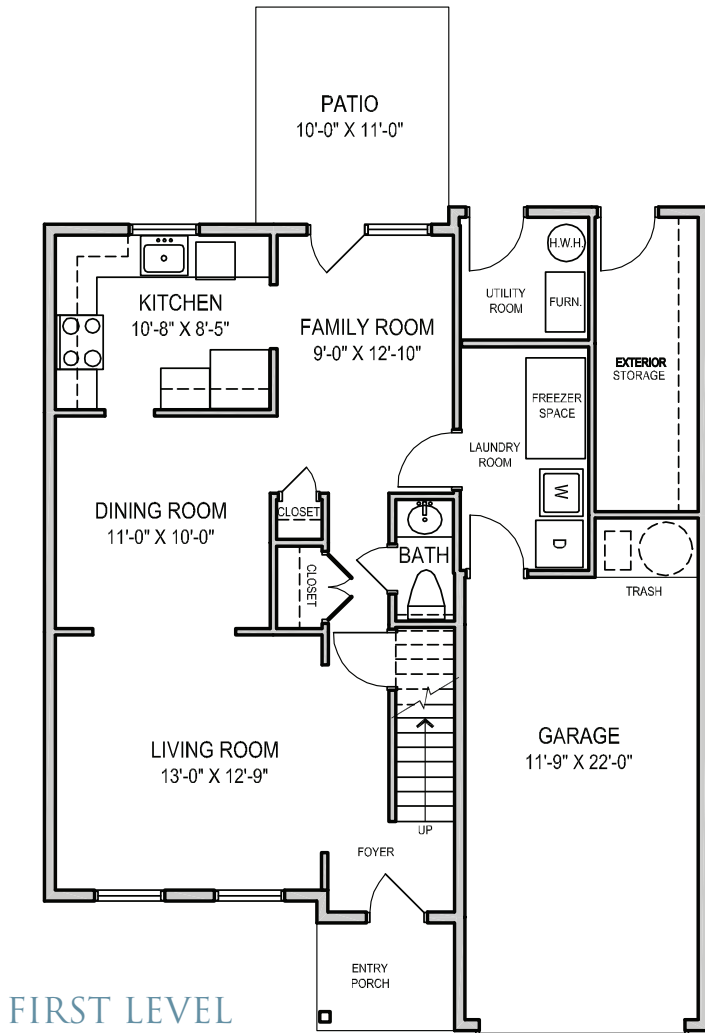

BOLLING

FAMILY HOUSING

A Hunt Military Community™

LANCER - HOOE TERRACE/ RICKENBACKER VILLAGE

4 BEDROOM/ 2.5 BATH 1,442 SQ. FT.

* ALL SQUARE FOOTAGE IS APPROXIMATE
FLOOR PLANS ARE A SAMPLE OF AVAILABLE FLOOR PLANS