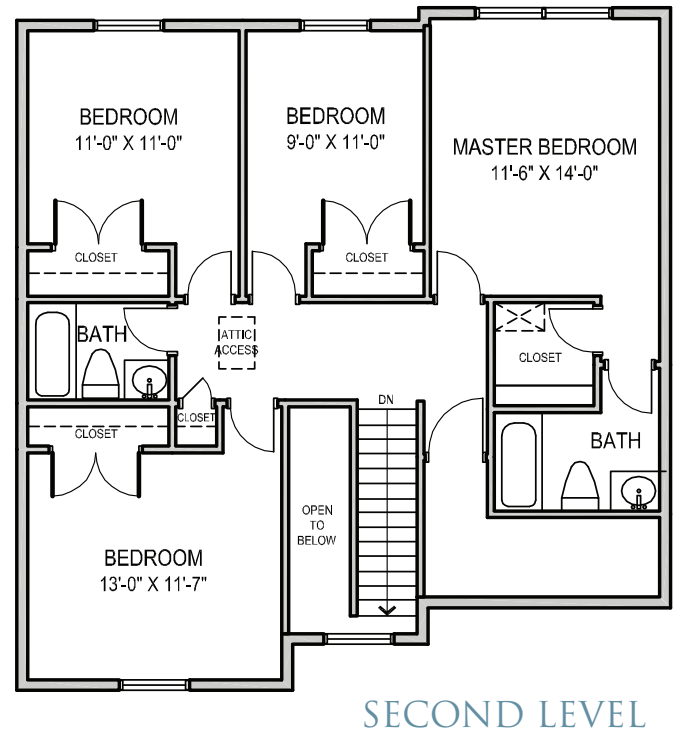

BOLLING

FAMILY HOUSING

A Hunt Military Community™

LANCER - HOOE TERRACE/ RICKENBACKER VILLAGE

4 BEDROOM/ 2.5 BATH 1,442 SQ. FT.

* ALL SQUARE FOOTAGE IS APPROXIMATE
FLOOR PLANS ARE A SAMPLE OF AVAILABLE FLOOR PLANS